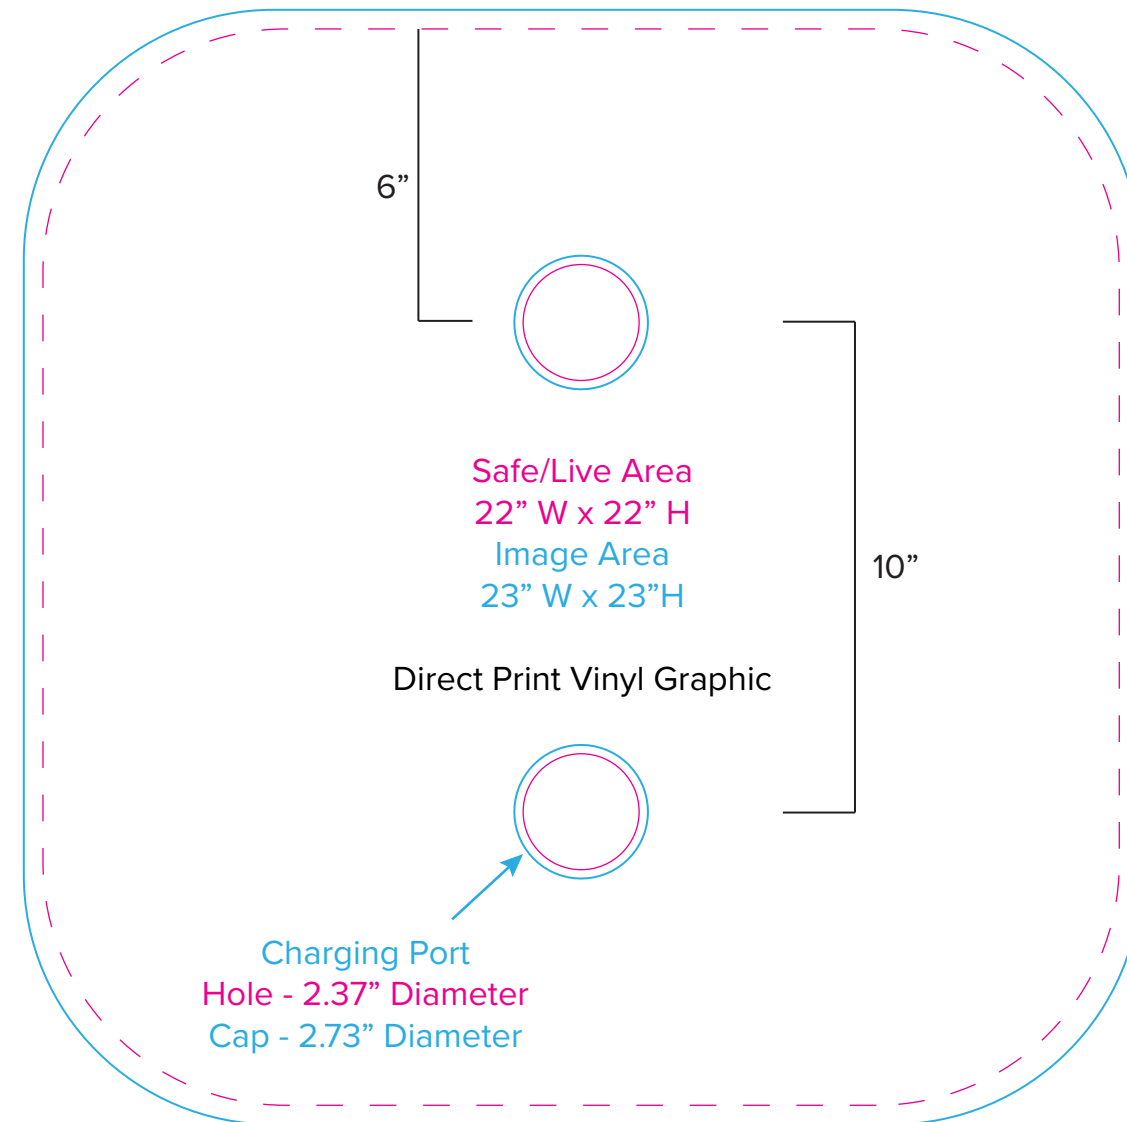

Graphic Template

Wireless Charging End Table – Direct Print Vinyl Graphic

NOTE: All Raster Art (jpg, tiff,psd, png, etc.) must be at least 100 dpi at print size.
Standard kits are often customized. Please check with Customer Service to ensure that this template matches your specific job.